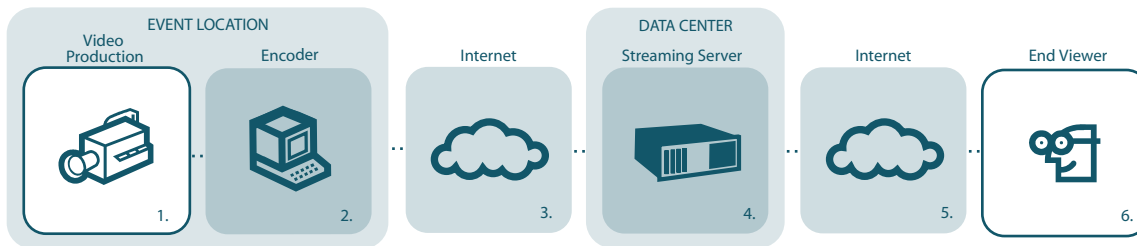

LIVE WEBCAST

A live event incorporates various elements. Vchange encodes and transports your media to a streaming server in real-time. We make use of satellite uplink or on-site connectivity to execute each session. Please refer to the diagram below for more details. Since pricing varies by project, please contact us for a consultation and quotation.

Proper lighting, camera work and audio capture are essential first steps to any webcast. Encoding and transport to streaming servers are the next step. Internet connectivity and bandwidth dictate how these steps are accomplished. The following diagram depicts two scenarios:

ON-SITE ENCODING: Encoding occurs on-site and streams are transferred for distribution via the Internet to streaming servers at our data center:

OFF-SITE ENCODING: Satellite truck on location uplinks video. Receivers at the data center downlink video, which then is encoded and sent to streaming servers for hosting.

NEAR-LIVE WEBCAST

If Internet or satellite connectivity is not an option, Vchange recommends a near-live webcast as a viable alternative. With a "delay" as short as one hour, a near-live webcast may better suit your webcasting goals. Priced by event, please contact us for more details.