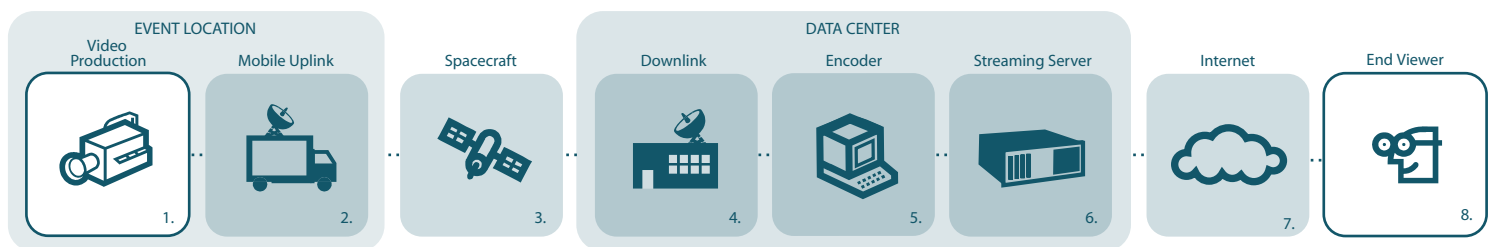

LIVE WEBCAST

A live event incorporates various elements. Vchange encodes and transports your media to a streaming server in real-time. We make use of satellite uplink or on-site connectivity to execute each session. Please refer to the diagram below for more details. Since pricing varies by project, please contact us for a consultation and quotation.

Proper lighting, camera work and audio capture are essential first steps to any webcast. Encoding and transport to streaming servers are the next step. Internet connectivity and bandwidth dictate how these steps are accomplished. The following diagram depicts two scenarios:

ON-SITE ENCODING: Encoding occurs on-site and streams are transferred for distribution via the Internet to streaming servers at our data center:

OFF-SITE ENCODING: Satellite truck on location uplinks video. Receivers at the data center downlink video, which then is encoded and sent to streaming servers for hosting.